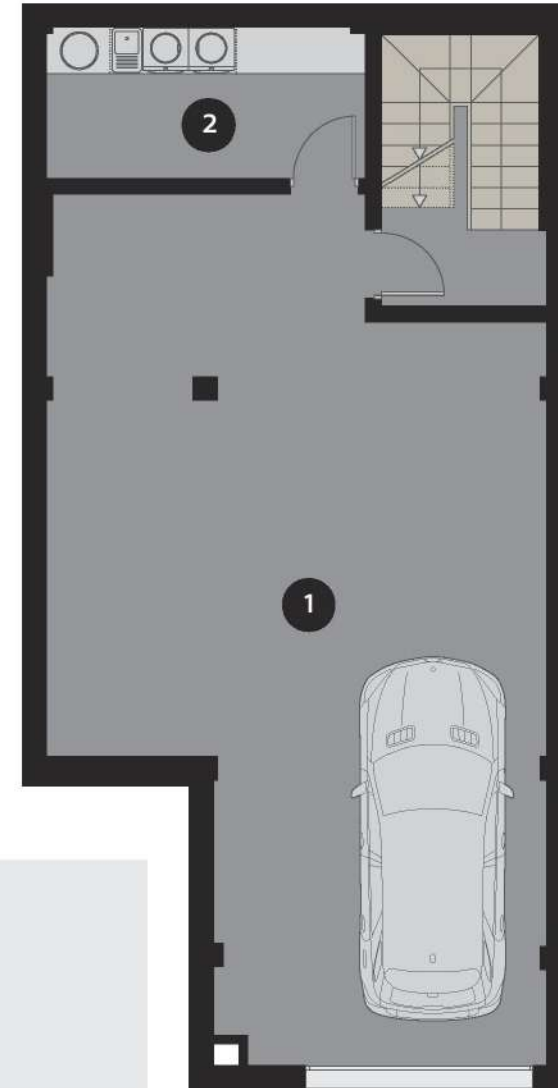

Easy Living Costa Blanca

Plot

Plot

Plot	400,00 m ²
Garden	295,00 m ²
Pool	24,05 m ²

Ground Floor area	75,65 m ²
Covered Terrace area	3,75 m ²
First Floor area	56,40 m ²
Basement area	94,15 m ²
Total built	229,95 m²

Basement

- 1 Garage
- 2 Storage room

Total floor area	94,15 m ²
------------------	----------------------

Basement

Ground Floor

SCALE 1:100

First Floor

Ground Floor

- 1 Hall
- 2 Living room - Kitchen
- 3 Bathroom
- 4 Bedroom
- 5 Terrace

First Floor

- 6 Hallway
- 7 Bedroom
- 8 Bathroom
- 9 Bedroom
- 10 Bathroom
- 11 Terrace

Total floor area 75,65 m²

Total floor area 56,40 m²